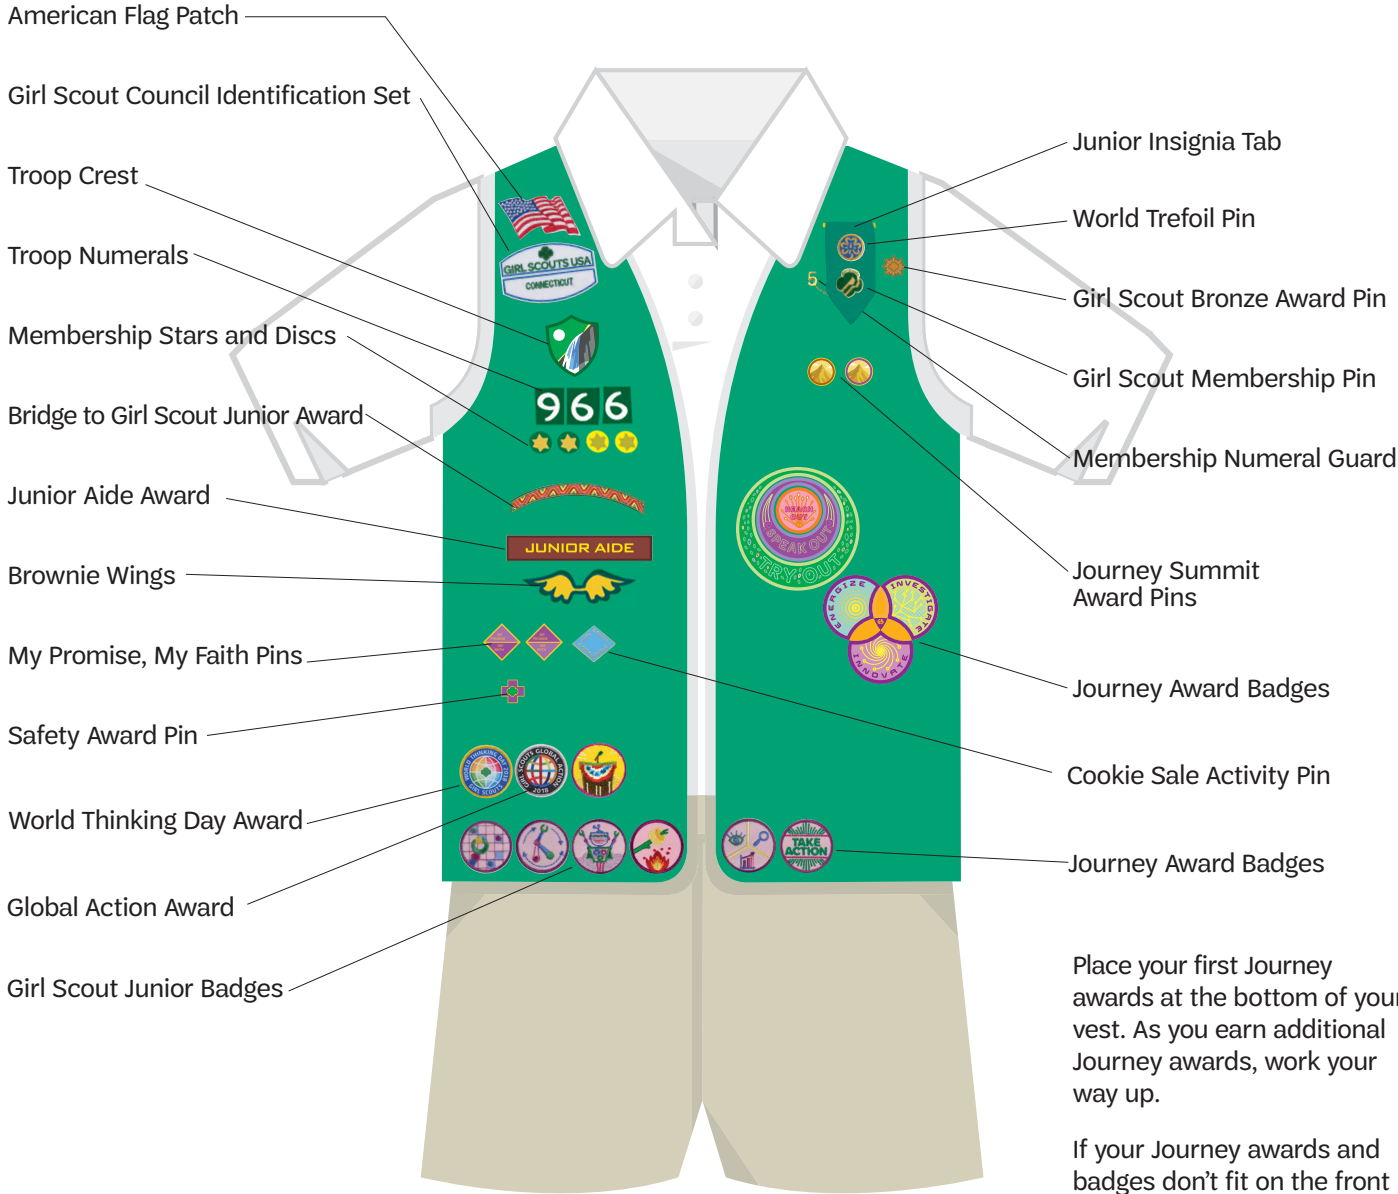

Girl Scout Junior Vest & Sash

Click on the name or image of insignia to find out more information and to purchase.

Visit www.girlscoutshop.com for all your Official Girl Scout merchandise needs.

Place your first Journey awards at the bottom of your vest. As you earn additional Journey awards, work your way up.

If your Journey awards and badges don't fit on the front of your vest or sash, you can wear them on the back.

Place your Journey awards above your badges.